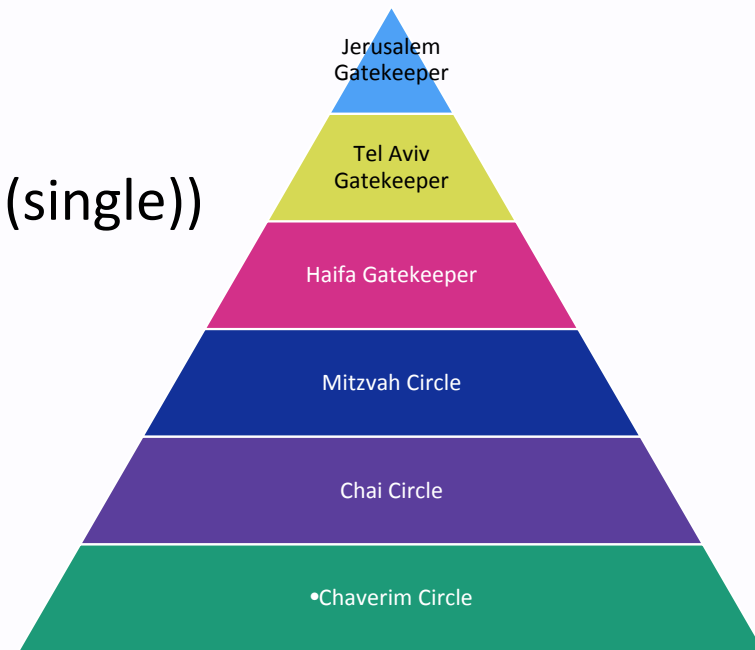

Donor Levels

- Jerusalem Gatekeeper (\$6,000+/\$5,000+ (single))
- Tel Aviv Gatekeeper (\$2,500+)
- Haifa Gatekeeper (\$1,000+)
- Mitzvah Circle (\$500+)
- Chai Circle (\$180+)
- Chaverim Circle (Any amount)

All Pledges Are Payable Over Multiple Payments Until June 30, 2019

Level Benefits

- **Jerusalem Gatekeeper Level**
 - Named, Reserved Parking Space
 - Free Membership to any two - PTO, Brotherhood, Sisterhood, STARY
 - A Free Brick with engraving of your choice
 - A Free Name Plate on Sanctuary Chair
 - \$700 in TSS Dollars to be used for any Temple function or activity
 - Jerusalem Level Dinner Hosted by Rabbi Fratello
 - Annual Reception with Rabbi Fratello
 - Honored at Special Gatekeeper Shabbat
 - Plaque on Gatekeeper Wall
 - Listed monthly in News & Views
 - Recognized in Annual Donor Book
- **Tel Aviv Gatekeeper Level**
 - Access to Gatekeeper-Designated Parking Spaces (*To be used during services & special events*)
 - \$250 in TSS Dollars to be used for any Temple function or activity
 - Reception with Rabbi Fratello
 - Honored at Special Gatekeeper Service
 - Plaque on Gatekeeper Wall
 - Listed monthly in News & Views
 - Recognized in Annual Donor Book
- **Haifa Gatekeeper Level**
 - \$100 in TSS Dollars to be used for any Temple function or activity
 - Reception with Rabbi Fratello
 - Honored at a Special Gatekeeper Service
 - Plaque on Gatekeeper Wall
 - Listed monthly in News & Views
 - Recognized in Annual Donor Book
- **Mitzvah Circle**
 - Listed monthly in News & Views
 - Recognition Breakfast
 - Recognition Shabbat
 - Recognized in Annual Donor Book
- **Chai Circle**
 - Listed monthly in News & Views
 - Recognition Shabbat
 - Recognized in Annual Donor Book
- **Chaverim Circle**
 - Recognized in Annual Donor Book